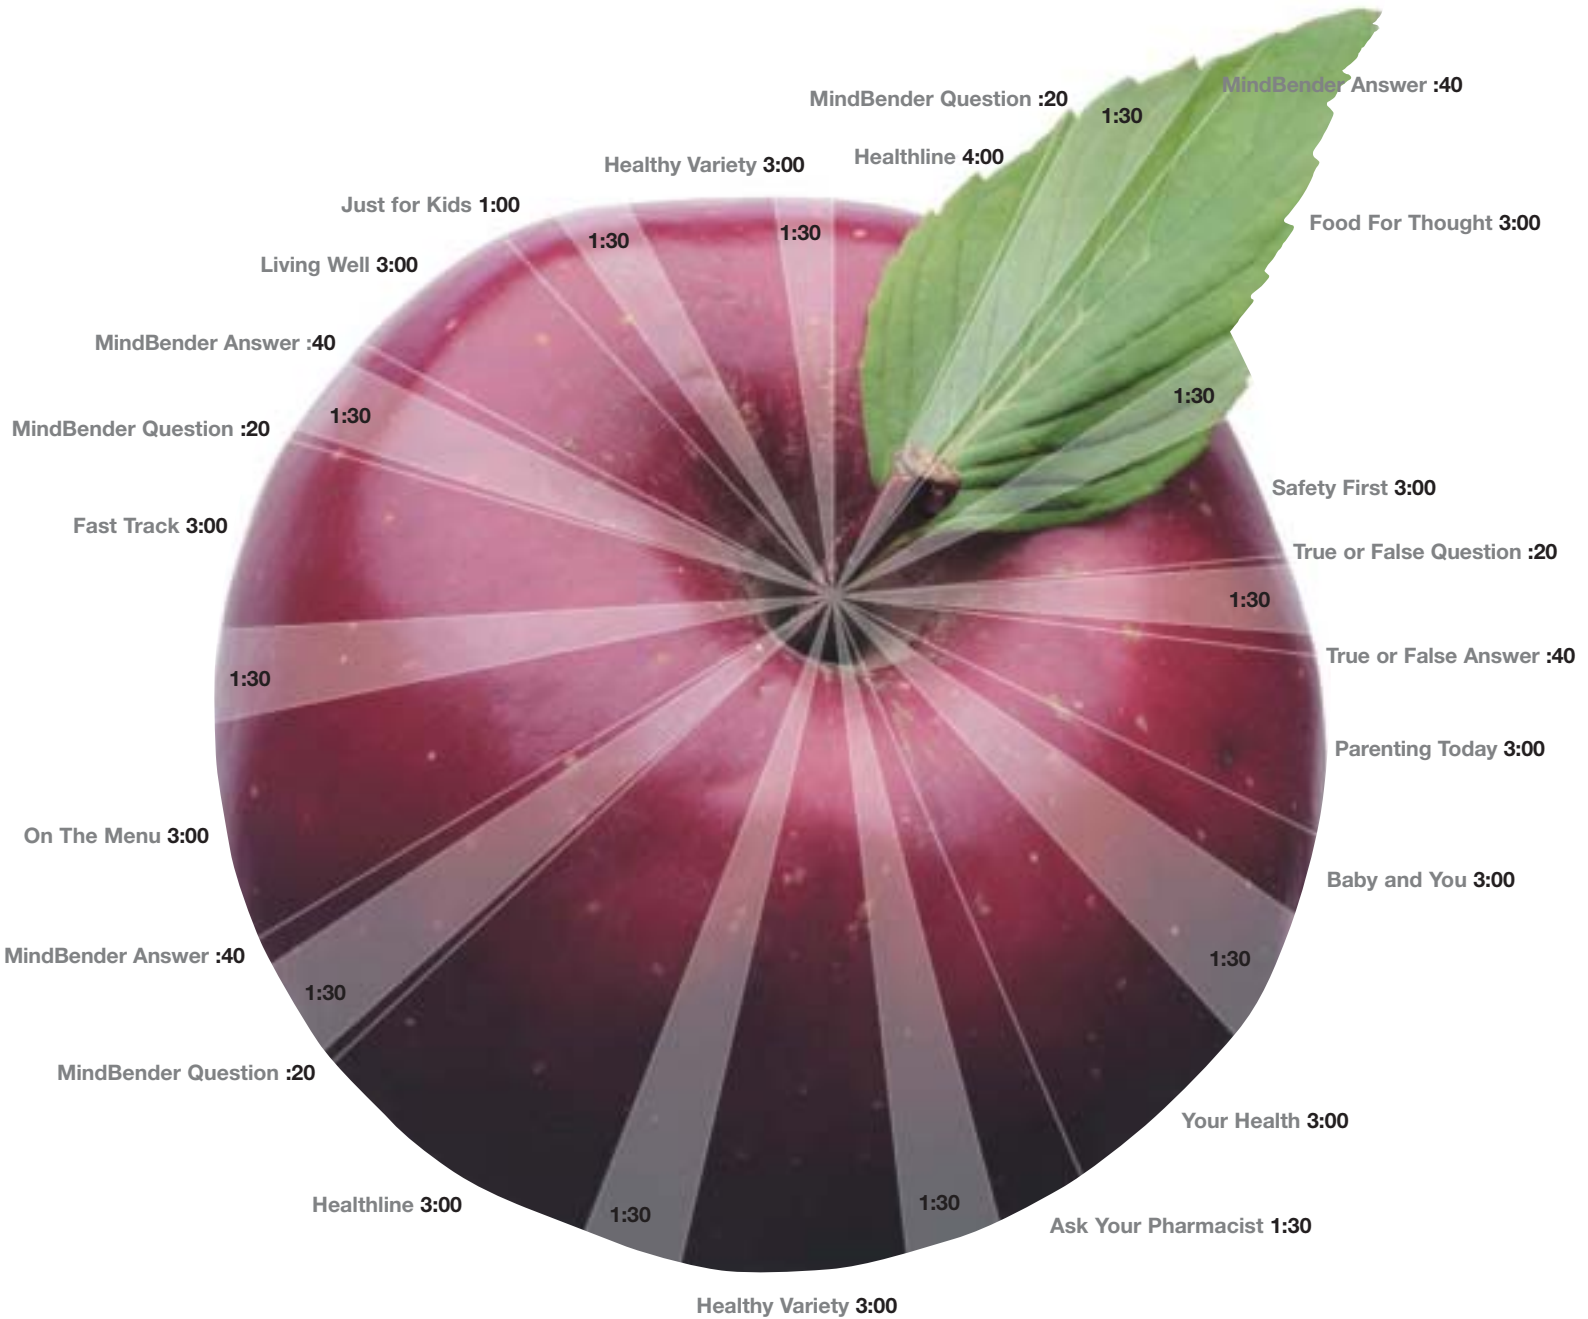

# Sample Program Wheel

Actual times of segments and breaks may vary slightly from what is shown. Shaded areas denote commercial breaks.